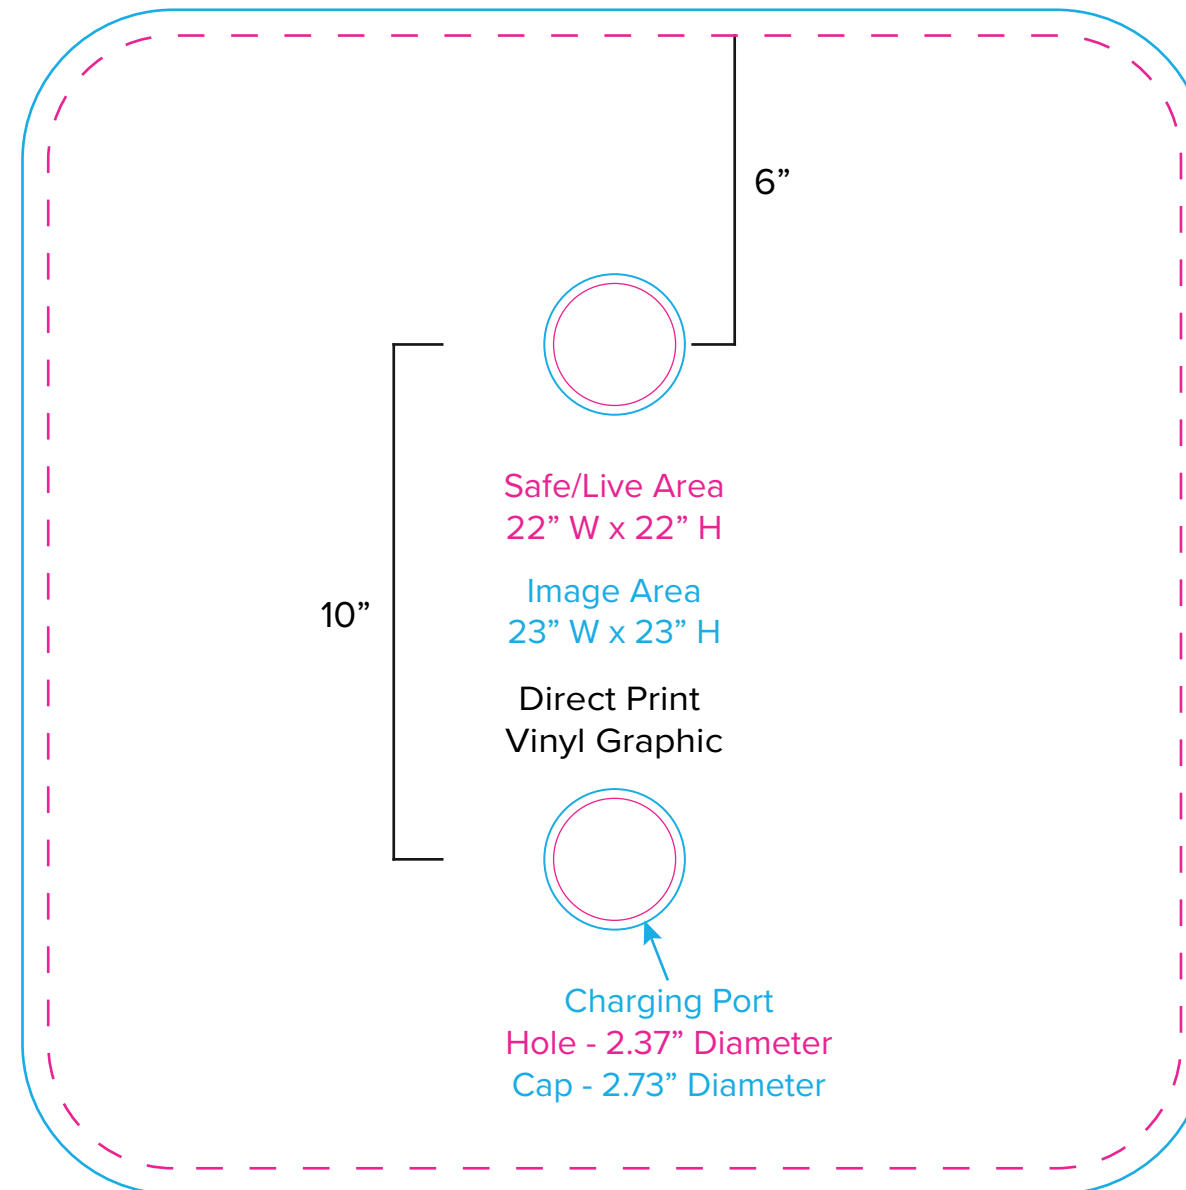

Graphic Template Wireless Charging Table – Direct Print Vinyl Graphic

NOTE: All Raster Art (jpg, tiff,psd, png, etc.) must be at least 100 dpi at print size.
Standard kits are often customized. Please check with Customer Service to ensure that this template matches your specific job.